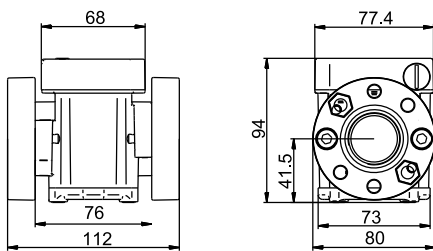

# PIUSI K600/3 ELECTRONIC DIESEL METRES & PULSERS

**EN.** Oval gear electronic flow meters in acetal resin for controlling the non commercial dispensing of low, medium and high viscosity fluids including fuel, lubricating oil and other special fluids compatible with construction materials. Body with aluminium measuring chamber. Inbuilt suction filter. 5 digit partial Total (h=11.5 mm) with floating point from 0.001 to 999.99. 8 digit non resettable Total (h=5 mm) from 1 to 99999999. Resettable Total. Flow rate indication.

## DIMENSIONS

## PRODUCTS' RANGE WEIGHT AND PACKAGING

Code	Weight		Packaging		pcs/ box
	kg	lbs	mm	inch	
<b>METERS</b>					
F00496A20	1,6	3,5	200x120x140	7,9x4,7x5,5	1
F00496A00	1,6	3,5	200x120x140	7,9x4,7x5,5	1
F00496A40	1,6	3,5	200x120x140	7,9x4,7x5,5	1
<b>PULSER</b>					
F00472A20	2	4,4	200x120x140	7,9x4,7x5,5	1
F00472A00	2,6	5,7	200x120x140	7,9x4,7x5,5	1

PRODUCTS' RANGE TECHNICAL DATA

Code	Description	Fluids type	Flow-rate		Pressure		Battery included No. 2 2x1,5V	Flange	Inlet Outlet	Inlet filter
			l/min	gpm	bar	psi				
<b>METERS</b>										
F00496A20	K600/3 oil	A B O	6 - 60	1,58 - 15,8	70	994	YES	YES	3/4" BSP	YES
F00496A00	K600/3 diesel	A D O	10 - 100	2,64 - 26,4	30	426	YES	YES	1" BSP	YES
F00496A40	K600 GAL/NPT	A B D O	10 - 100	2,64 - 26,4	30	426	YES	YES	1" NPT	YES
<b>PULSER</b>										
F00472A20	K600/2-3 3/4" oil	A B O	6 - 60	1,58 - 15,8	70	994	NO	YES	3/4" B SP	YES
F00472A00	K600/3 1" diesel	A D O	10 - 100	2,64 - 26,4	30	426	NO	YES	1" BSP	YES