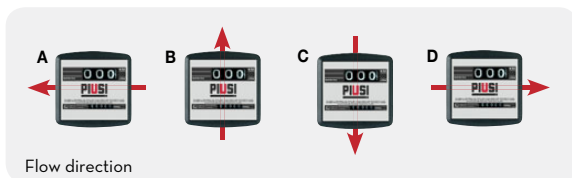

Fluid Handling Innovation

THE HOME OF Fuelcraft

Flow-rate  
up to  
**120** l/min  
(up to 32 gpm)

Accuracy  
+/-  
**1%**

K33

K44

FEATURES

ON REQUEST

PRODUCTS' RANGE TECHNICAL DATA

Code D	Code Q	Description	Flow direction 	Flow-rate		Pressure		Pulser p/l (p/gal)	Inlet Outlet
				l/min	gpm	bar	psi		
000550000	000550160	K33 Ver. A	←	20 - 120	5 - 32	10	142	-	1" BSP
000551000	000551160	K33 Ver. B	↑	20 - 120	5 - 32	10	142	-	1" BSP
000552000	000557000	K33 Ver. C	↓	20 - 120	5 - 32	10	142	-	1" BSP
000553000	000558000	K33 Ver. D	→	20 - 120	5 - 32	10	142	-	1" BSP
000560000	000560160	K44 Ver. A	←	20 - 120	5 - 32	10	142	-	1" BSP
000561000	000561020	K44 Ver. B	↑	20 - 120	5 - 32	10	142	-	1" BSP
000562000	000562020	K44 Ver. C	↓	20 - 120	5 - 32	10	142	-	1" BSP
000563000	000563020	K44 Ver. D	→	20 - 120	5 - 32	10	142	-	1" BSP
000700000	-	K33 Ver. A GAL/NPT	←	20 - 120	5 - 32	10	142	-	1" NPT
000553130	-	K33 Ver. D GAL/NPT	→	20 - 120	5 - 32	10	142	-	1" NPT
000710000	-	K44 Ver. A GAL/NPT	←	20 - 120	5 - 32	10	142	-	1" NPT
000563080	-	K44 Ver. D GAL/NPT	→	20 - 120	5 - 32	10	142	-	1" NPT
00056500A	-	K44 / Pulser	→	20 - 120	5 - 32	10	142	10 (38)	1" BSP"